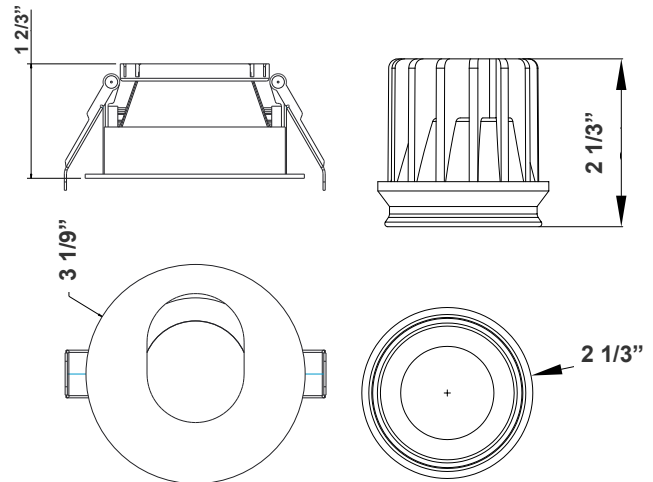

Project Name: \_\_\_\_\_

Note: \_\_\_\_\_

Type: \_\_\_\_\_

WHITE

BLACK

3 3/4" (H) X 3 1/9" (D)  
Box Dimensions:  
5-1/4" x 1-5/8" x 1-1/8"  
Junction Area Dimensions:  
2-1/16" x 1-5/8" x 1-1/8"

Ideal for New as well as old residential and commercial constructions.

## Features

- 3" (2-1/8" Actual) LED Slot Recessed Trim
- Die-Cast Aluminum With White Powder Coat Finish
- 5-Year Warranty
- Junction Box Included With Fixture