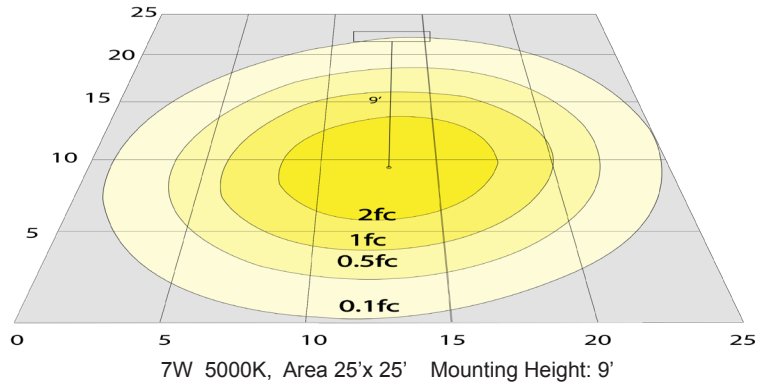

### Other Models:

- 10W | 700LM | LRD-10W-27K-3WTRSL-WH/BK
- 10W | 700LM | LRD-10W-30K-3WTRSL-WH/BK
- 10W | 700LM | LRD-10W-35K-3WTRSL-WH/BK
- 10W | 700LM | LRD-10W-40K-3WTRSL-WH/BK
- 10W | 700LM | LRD-10W-50K-3WTRSL-WH/BK

**Photometrics:** LRD-7W-3WTRSL

BUG Rating: B1-U1-G0

7W 5000K, Area 25'x 25' Mounting Height: 9'

**Other Views:**

LRD-WTR3SL-WH  
 LRD-WTR3SL-WH  
 LRD-WTR3SL-WH  
 LRD-WTR3SL-WH  
 LRD-WTR3SL-WH

LRD-EGN-7W-27K-D  
 LRD-EGN-7W-30K-D  
 LRD-EGN-7W-35K-D  
 LRD-EGN-7W-40K-D  
 LRD-EGN-7W-50K-D