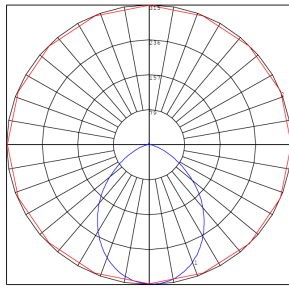

Photometrics: LRD-7W-3WTRSL

BUG Rating: B1-U1-G0