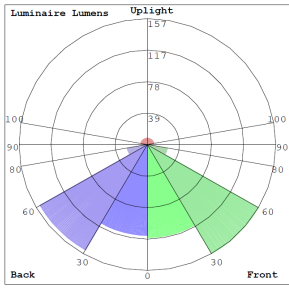

Photometrics: LRD-7W-3WTRSL

BUG Rating: B1-U1-G0